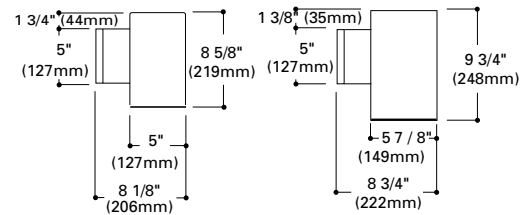

H2351 Wall Mount Downlight

Finish: White (P), Bronze (BZ)

Lamp: 100W A19

Notes: UL Wet Location Listed